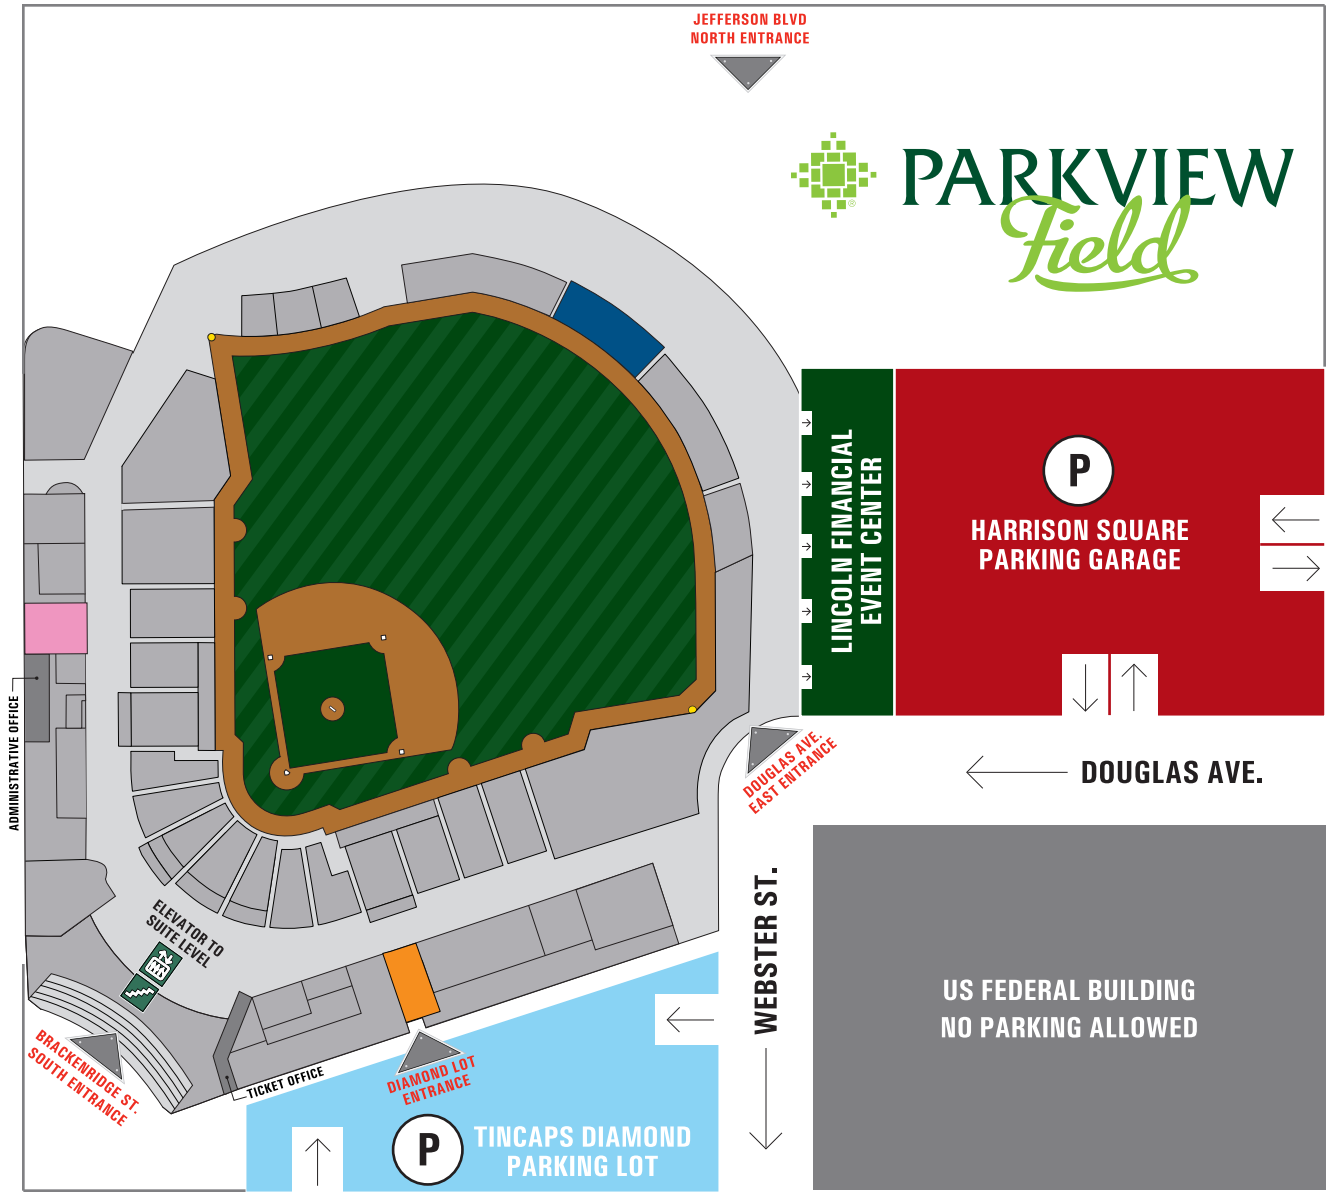

JEFFERSON BLVD. →

JEFFERSON BLVD
NORTH ENTRANCE

PARKVIEW *Field*

EWING ST.

LINCOLN FINANCIAL
EVENT CENTER

P
HARRISON SQUARE
PARKING GARAGE

↓ ↑

← DOUGLAS AVE.

US FEDERAL BUILDING
NO PARKING ALLOWED

WEBSTER ST.

HARRISON ST.

BRACKENRIDGE ST.

P TINCAPS DIAMOND
PARKING LOT

P
TINCAPS SILVER
PARKING LOT

McCLELLAN ST.

TINCAPS GREEN
PARKING LOT

TINCAPS RED
PARKING LOT

BAKER ST.

*Map is not to scale.

- Diamond Parking Lot
- TinCaps Parking Lots
- Harrison Square Parking Garage
- Entrance from Diamond Lot
- Lincoln Financial Event Center (attached to Parking Garage)
- Tuthill 400 Club
- ProTechs Conference Room